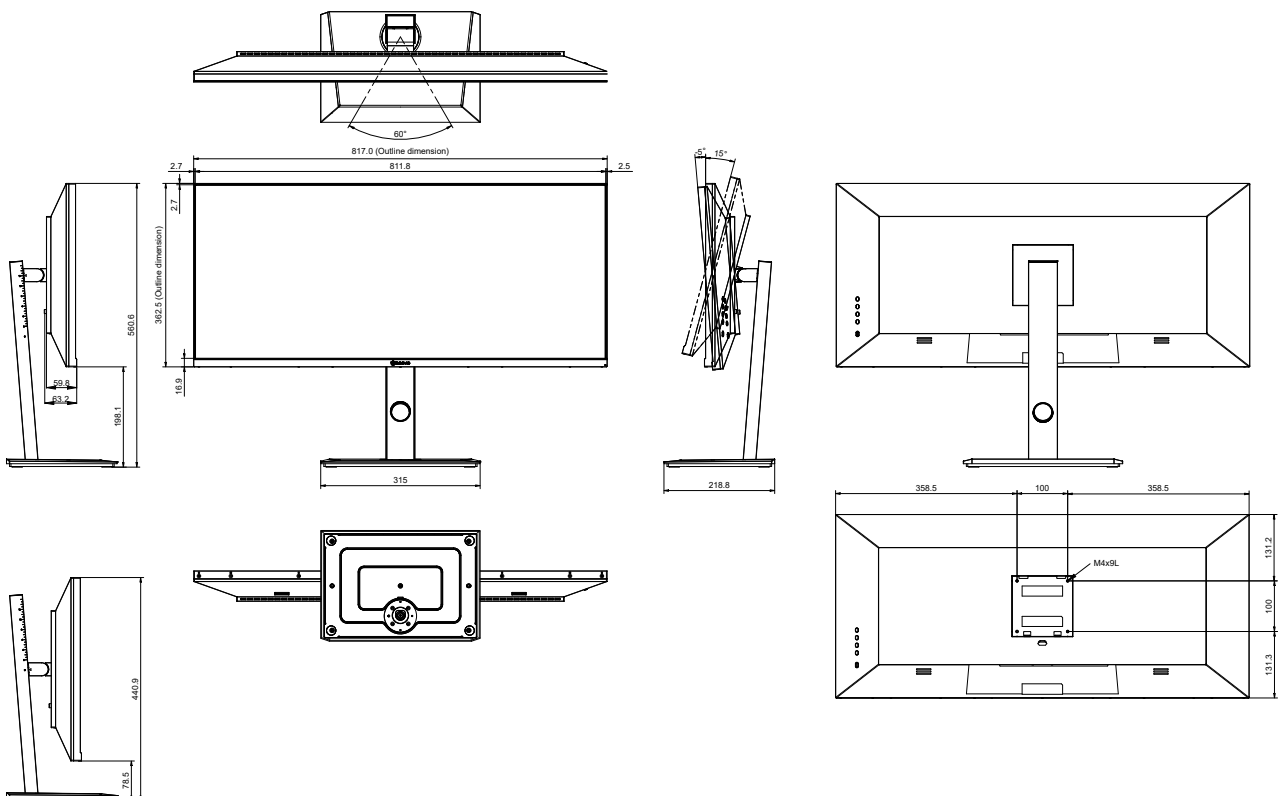

DW3401 34-INCH ULTRAWIDE 1440P USB-C MONITOR WITH ERGONOMIC STAND

FEATURES

- UWQHD 3440 x 1440 Resolution with 21:9 aspect ratio
- USB Type C one-cable connectivity provides up to 65W charging power, video, audio and data transmission
- Full function ergonomic stand, including -5° ~ 15° tilt, 30° swivel and 120mm height adjustment
- IPS-panel ensures the images to be clear in every viewing angle
- 110% NTSC, 100% DCI-P3, 130% sRGB, and 110% AdobeRGB color range
- HDR400 Ready
- PiP/PbP multiple windows from different input sources
- Eye Care: Flicker-free and Blue Light Filter technology reduces eye discomfort
- Dual HDMI, DisplayPort and speakers for multimedia content
- Compatible with 100 x 100mm VESA mounting standard

TECHNICAL DRAWING

SPECIFICATIONS

Panel

Panel Type	LED-Backlit TFT LCD (IPS Technology)
Panel Size	34"
Max. Resolution	UWQHD 3440 x 1440
Pixel Pitch	0.233 mm
Brightness	350 cd/m ²
Contrast Ratio	1000000:1(DCR)
Viewing Angle (H/V)	178°/178°
Display Colour	16.7M
Colour Gamut	sRGB 130% , NTSC 110% , DCI-P3 100% , Adobe RGB 110%
Response Time	5 ms
Surface Treatment	Anti-Glare Treatment (Haze 25%), 3H Hard Coating

Dimensions

Product with Base (W x H x D)	817.0 x 560.6 x 218.8 mm (32.2" x 22.1" x 8.6")
Product w/o Base (W x H x D)	817.0 x 362.5 x 59.8 mm (32.2" x 14.3" x 2.4")
Packaging (W x H x D)	960.0 x 505.0 x 218.0 mm (37.8" x 19.9" x 8.6")