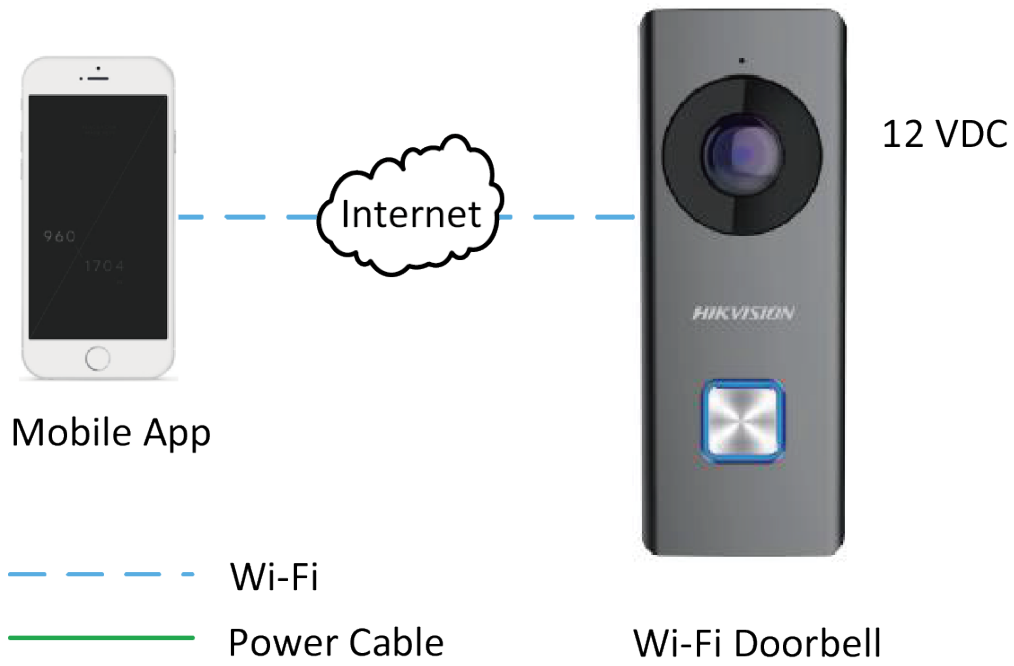

Typical Application

Available Model

DS-KB6403-WIP